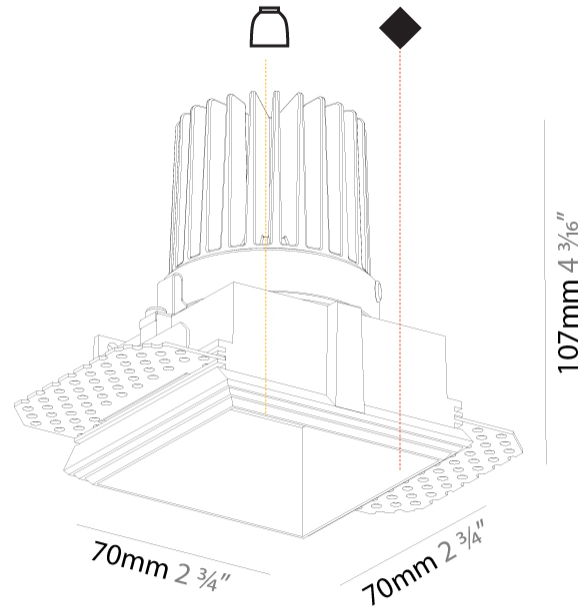

PHYSICAL

Shape: Square
Length (mm): 70
Length (in): 2 ¾
Width (mm): 70
Width (in): 2 ¾
Height (mm): 107
Height (in): 4 ¾
Ceiling Thickness (mm): 10 / 12.5 / 15
Ceiling Thickness (in): 3/8 or 1/2 or 9/16
Min. Recessing Depth (mm): 130
Min. Recessing Depth (in): 5 ¼
Light Distribution: Downlight
Fixture Finish: SSR / BKV / CWI / CRY / HAB / LAG / UFT / ITA / RUA / RUR / MIC / FTG / MYG / TWT / LOD / PUS / FRO / FUP / KIA / POP / BLS / SPG / MEY / GOH / GUM / CHC / COM / ABZ / JAG / OBR / MOS / ROR
Fixture Material: Aluminum Die Cast
Cut-out Measurements: 85mm / 3 3/8" x 85mm / 3 3/8"
Upon Request: Unique Ceiling Thickness

ELECTRICAL

Lamp Type: LED (Zhaga Standard)
Input Wattage (W): 14.5
Total Output Wattage (W): 13.4
Dimming: Tri-Mode (Non-Dimming and Phase Dimming (120Vac only) and 0-10V Dimming)
Driver Included: No
Driver Location: Recessed Housing
Driver Type: Constant Current - Universal
Driver Class: Class 2
Housing: See components
Input Voltage (V): 120 - 277
Constant Current (MA): 350

LED

Color Temperature (°K): 2700 / 3000 / 3500 / 4000
Max. Delivered Lumen (lm): 890 / 920 / 970 / 990
CRI: >90 CRI
Upon Request: Special Color Temperature RGB-W Tunable White
Special LED

OPTICAL

Reflector: 20 / 40 / 60
Upon Request: Special Beam Angles

RATINGS AND CERTIFICATIONS

Certified By: Certified for North American Standards
IP rating: IP20